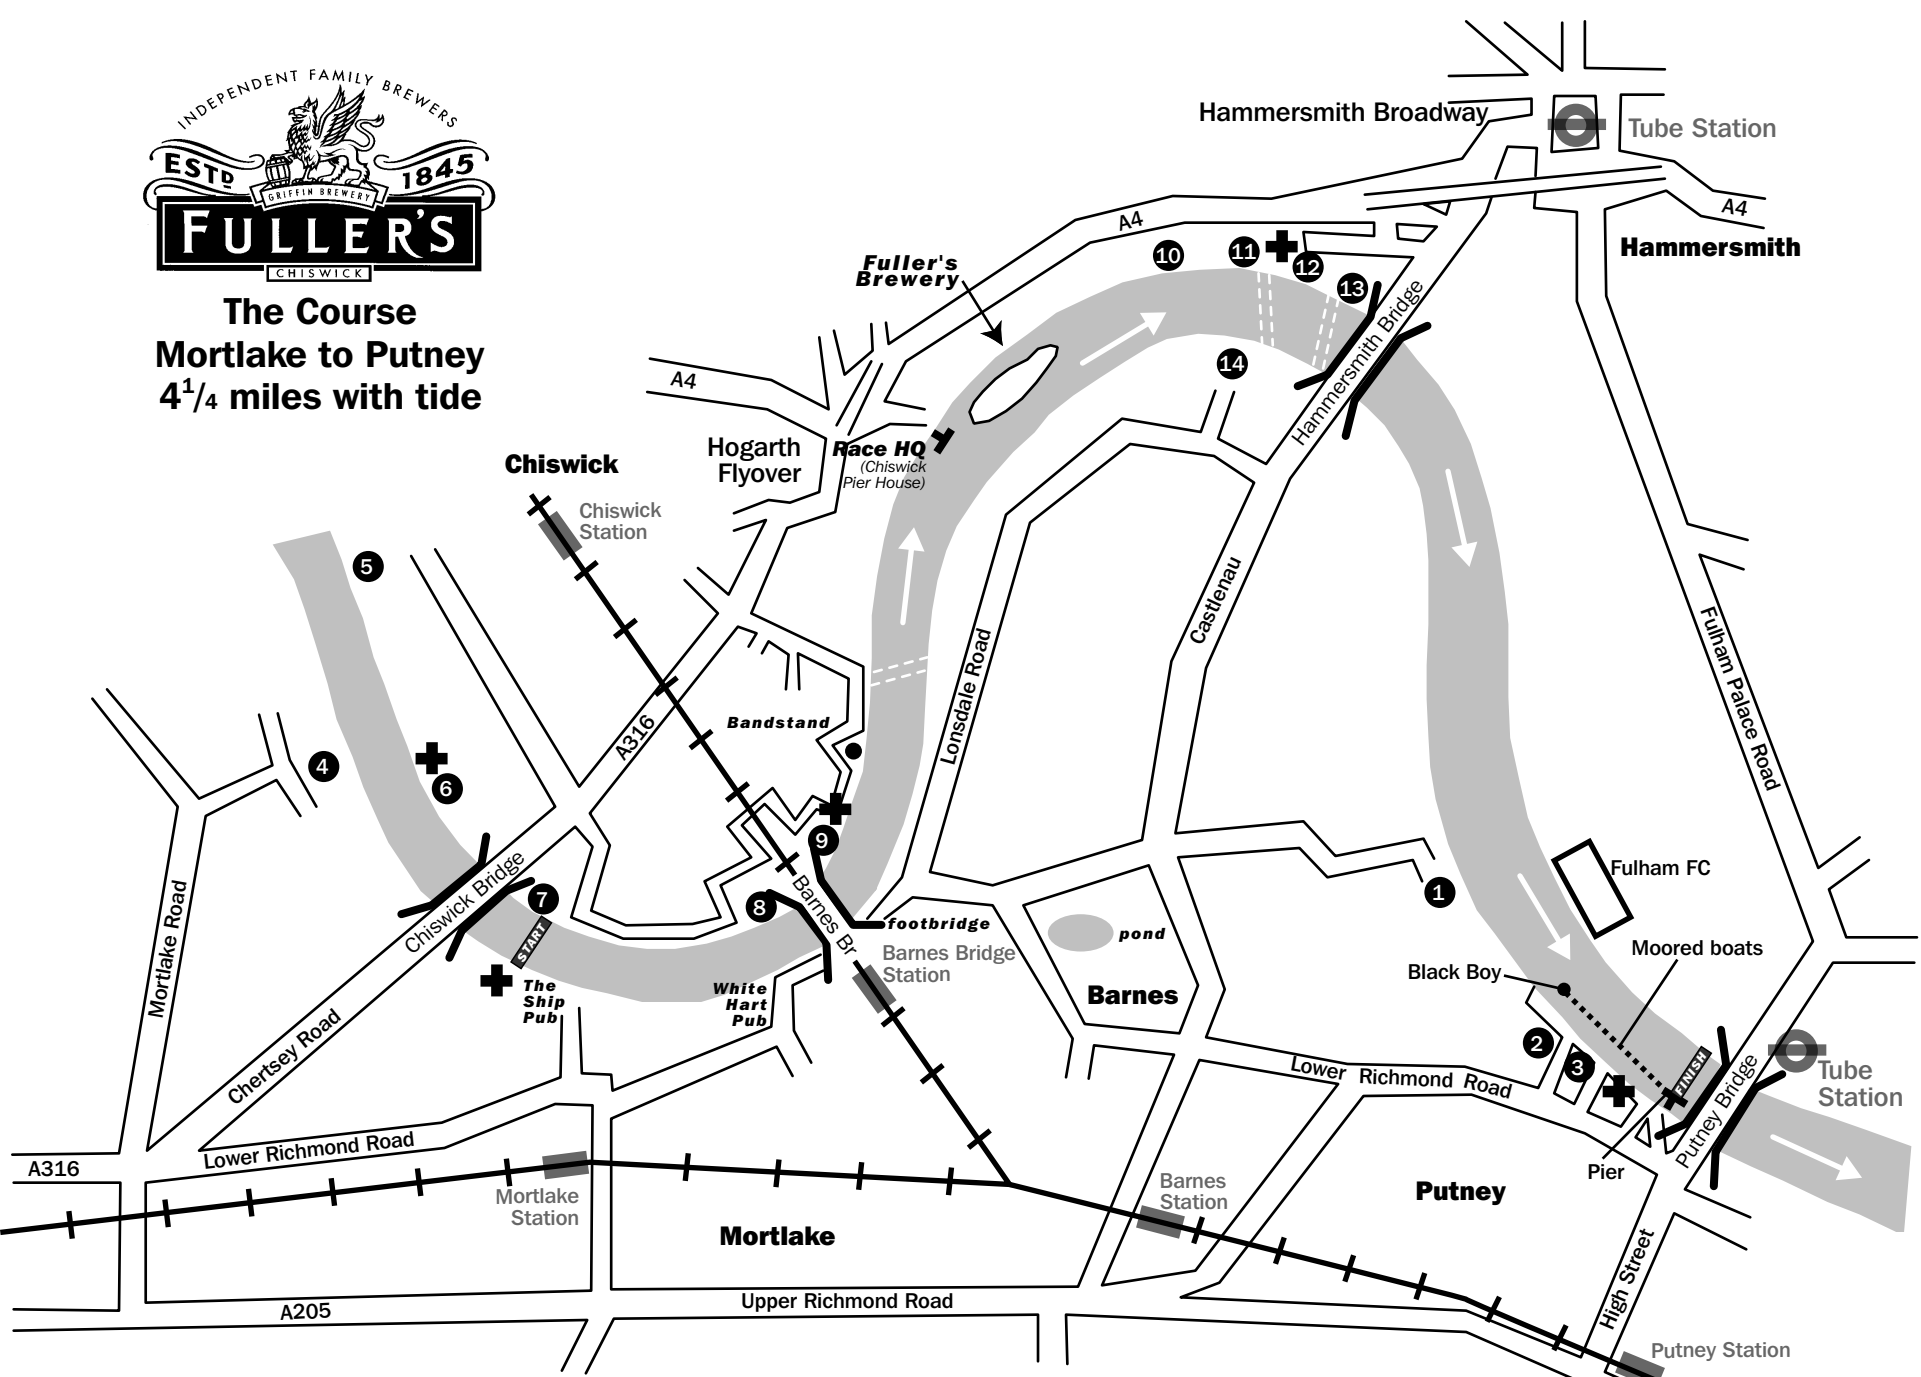

The Course
Mortlake to Putney
4¹/₄ miles with tide

KEY				
1 Barn Elms	5 UL	9 CSSC	13 ARA	+
2 Thames	6 University of Westminster	10 Sons of the Thames	14 St Paul's School	▨
3 Vesta	7 Tideway Scullers School	11 Latimer		
4 Putney Town	8 Thames Tradesman	12 Aurial Kensington		